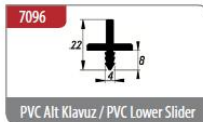

ALB 7090 Sürme Sistem / Sliding Door System Kutuda 1 Takım / 1 Set in a Box

Kod / Code No	L (mt)	Paket / Pack	Birim / Unit
ALB 7090		24	Tk. / Set
ALB 7091 01	2.00	6	Ad. / Pcs.
ALB 7091 03	3.00	6	Ad. / Pcs.
ALB 7095 03	3.00	50	Ad. / Pcs.
ALB 7096 03	3.00	50	Ad. / Pcs.