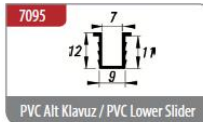

ALB 7090 Sürme Sistem / Sliding Door System Kutuda 1 Takım / 1 Set in a Box

Kod / Code No	L (mt)	Paket / Pack	Birim / Unit
ALB 7090		24	Tk. / Set
ALB 7091 01	2.00	6	Ad. / Pcs.
ALB 7091 03	3.00	6	Ad. / Pcs.
ALB 7095 03	3.00	50	Ad. / Pcs.
ALB 7096 03	3.00	50	Ad. / Pcs.